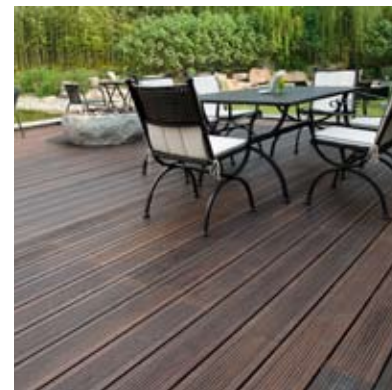

Bamboo X-Treme™ Decking