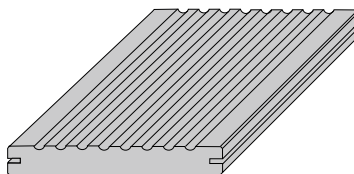

Durable

- Durability class 1: (more than 25 years of use)
- Fungus resistance class 0: (no fungus development)

Stable

- High stability: no torsion
- Extremely hard: the hardest wood available

Convenient

- Fixed length: easy to install
- Tongue/groove on head side: no gap needed
- Usable on both sides: ribbed and flat
- Fast installation: screw down or with clips
- Prefinished: factory finished or unfinished available
- Maintenance: easy maintenance with existing decking oils and saturators
- Patented and guaranteed by MOSO®

www.bamboo-xtreme.eu

	1850x137x20mm
Unfinished	BO-DTHT170G
Finished	BO-DTHT171G