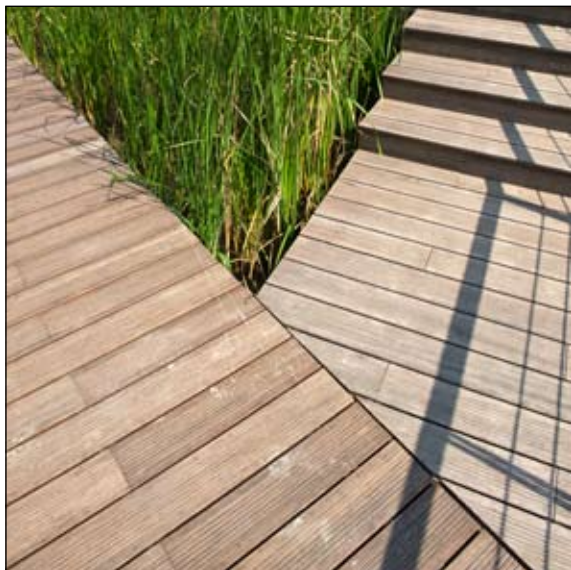

BAMBOO -XTREME

www.bamboo-xtreme.eu

Bamboo Decking by Moso

BAMBOO X-TREME™

EXTRAORDINARY, BEAUTIFUL APPEARANCE

Ecology

- Bamboo is not a tree but a grass. Bamboo grows very fast: within 5 years the stems are ready to harvest. After harvesting the mother plant continues to develop new shoots from the root system, this is contrary to tropical hardwoods: they can take up to 100 years of growth after which the tree is felled and thus no longer contributes to the ecological system. Therefore bamboo is a rapidly renewable and very ecological raw material.

Durable

- Durability class 1: (more than 25 years of use)
- Fungus resistance class 0: (no fungus development)

Stable

- High stability: no torsion
- Extremely hard: the hardest wood available

Convenient

- Fixed length: easy to install
- Tongue/groove on head side: no gap needed
- Usable on both sides: ribbed and flat
- Fast installation: screw down or with clips
- Prefinished: factory finished or unfinished available
- Maintenance: easy maintenance with existing decking oils and saturators
- Patented and guaranteed by MOSO®